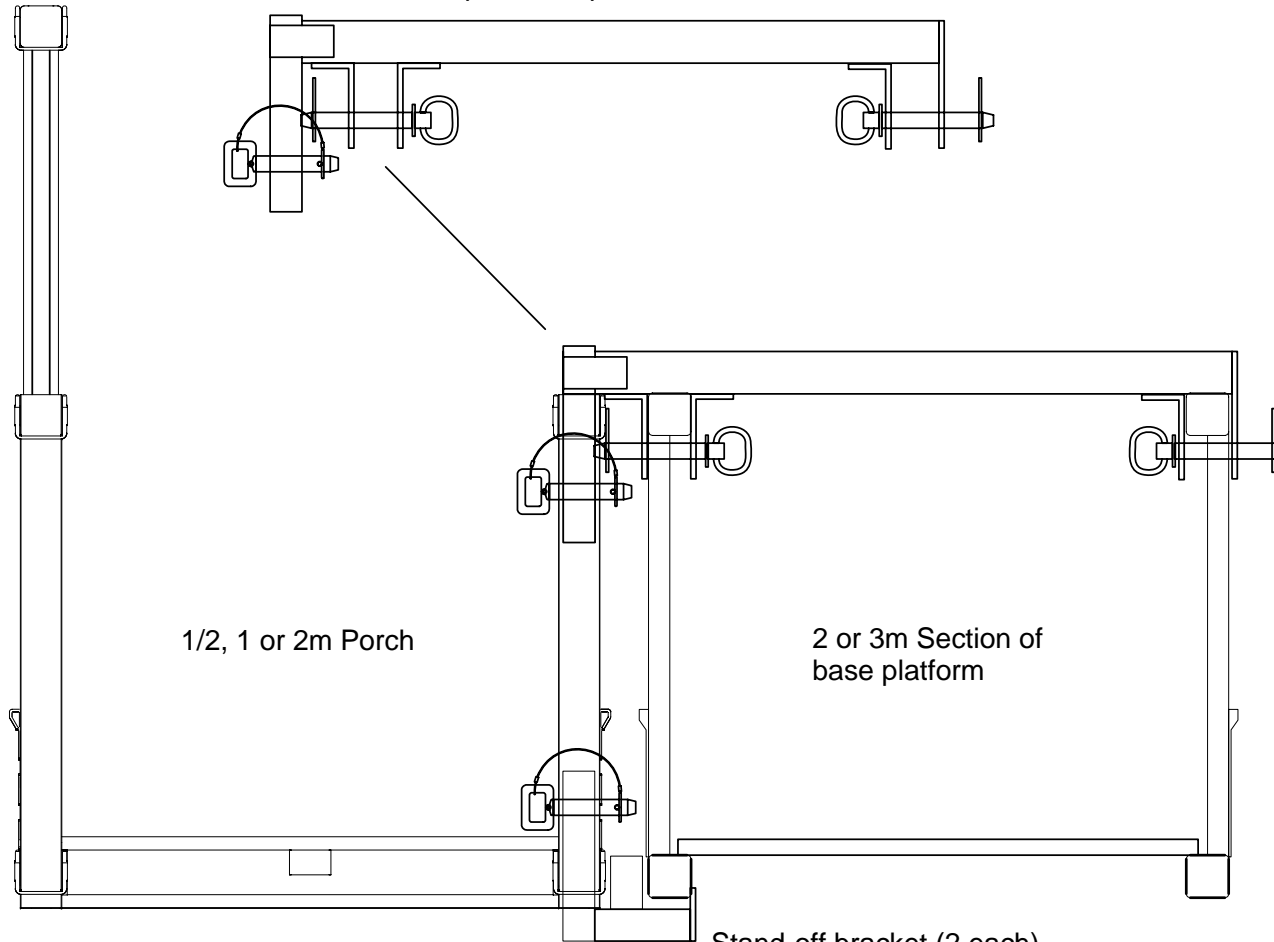

Attachment bracket (2 each)  
 Insert into top of Porch U-frame tube  
 and attach to top of base platform midrail.

Stand-off bracket (2 each)  
 Insert into bottom of Porch U-frame tube

TOP VIEW

DESCRIPTION		Porch Bracket Set	
PART NO.	934127	DATE	1/19/04
SCALE	1-1/2"=1'	REVISION NO.	
FILE NAME			
 <b>Bee Access Products</b>			