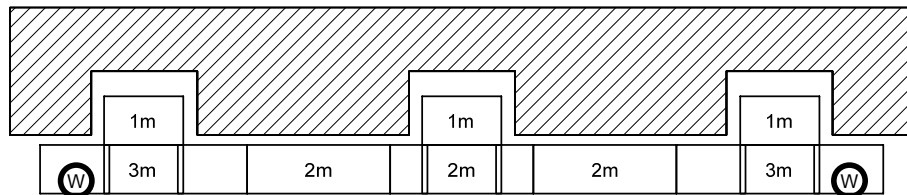

Attachment bracket (2 each)  
 Insert into top of Porch U-frame tube  
 and attach to top of base platform midrail.

Stand-off bracket (2 each)  
 Insert into bottom of Porch U-frame tube

TOP VIEW

DESCRIPTION		Porch Bracket Set	
PART NO.	934127	DATE	1/19/04
SCALE	1-1/2"=1'	REVISION NO.	
FILE NAME			
 <b>Bee Access Products</b>			